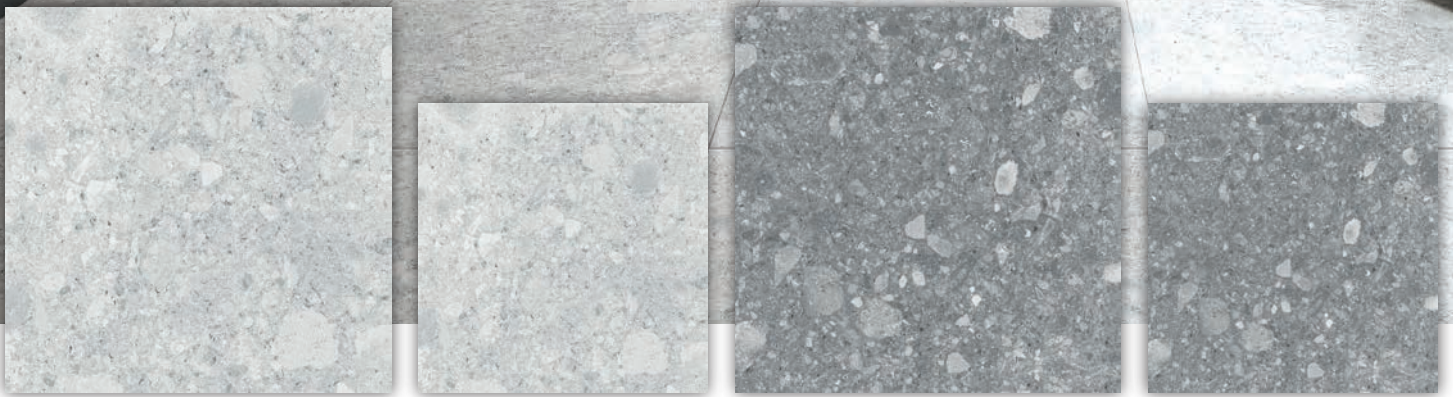

# Ceppo Stone

Porcelain Tile

White 600 x 600 x 9mm Matt Only    White 450 x 450 x 7.5mm Matt & Grip    Grey 600 x 600 x 9mm Matt Only    Grey 450 x 450 x 7.5mm Matt & Grip

Name	Product Code	Nominal Size	Finish	Pc/Box
Ceppo Stone Porcelain Tiles White	AU-CP-WHI6060M	600x600x9	Matt	4
Ceppo Stone Porcelain Tiles White	AU-CP-WHI4545M	450x450x7.5	Matt	7
Ceppo Stone Porcelain Tiles White	AU-CP-WHI4545R	450x450x7.5	Grip	7
Ceppo Stone Porcelain Tiles Grey	AU-CP-GRY6060M	600x600x9	Matt	4
Ceppo Stone Porcelain Tiles Grey	AU-CP-GRY4545M	450x450x7.5	Matt	7
Ceppo Stone Porcelain Tiles Grey	AU-CP-GRY4545R	450x450x7.5	Grip	7